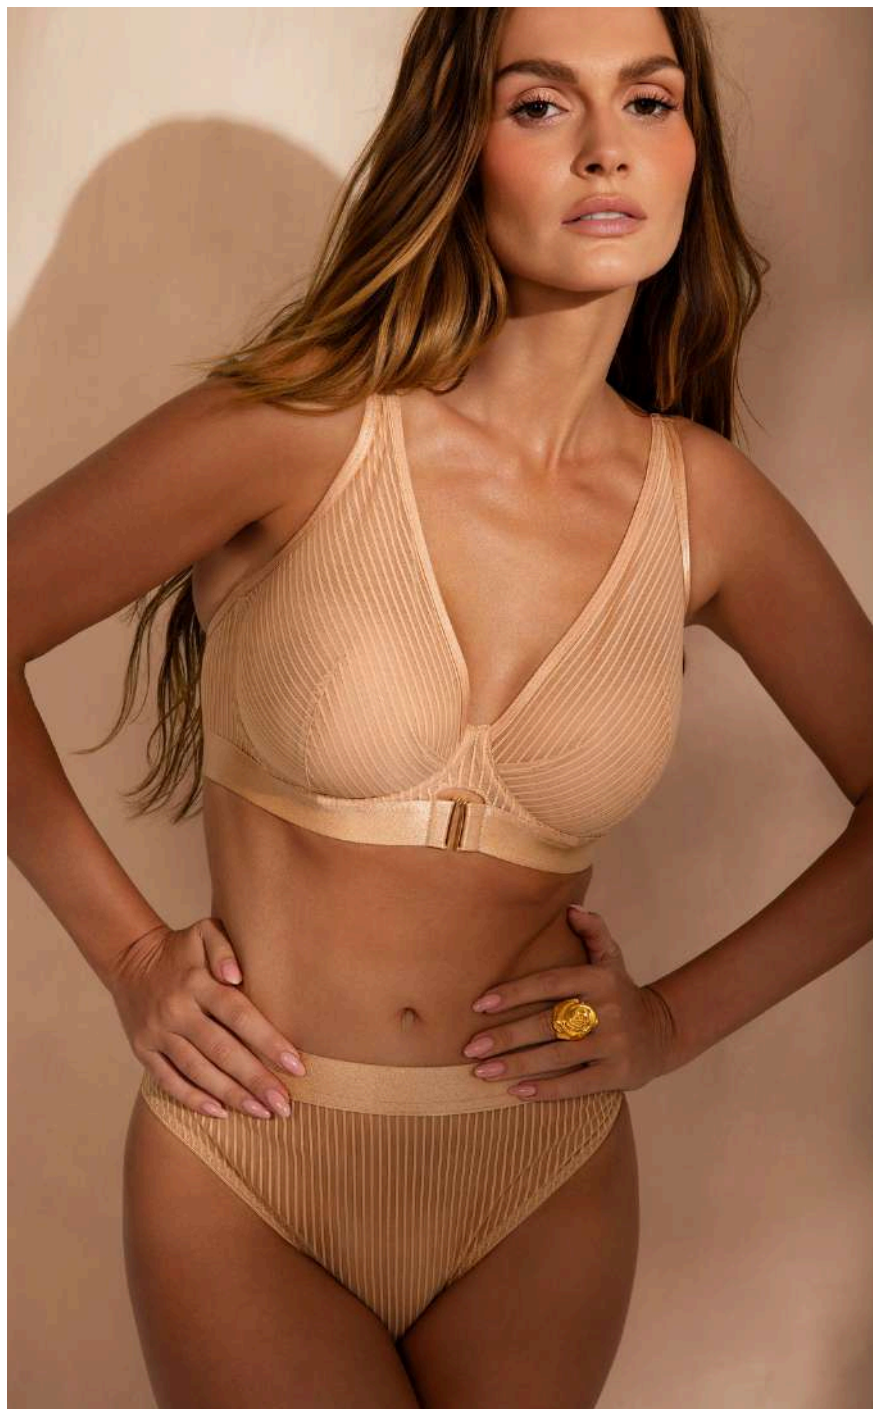

LOU LIGHT

Dostępny latem 2026.

B-1215/2 brazyliany z tiulem

XS S M L XL XXL

SC-1215 con.308 soft bra

65 BCEFGHIJ
70 ABCDEFGHI
75 ABCDEFGH
80 ABCDEFG
85 ABCDEF
90 ABCDE