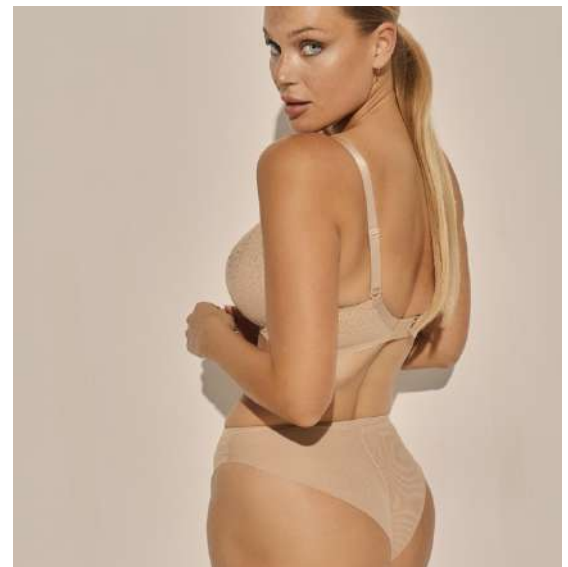

105 BC

SENSA BRA CLARA

P-744/2 figi z tiulem

XS S M L XL XXL XXXL

B-744/2 brazyliany z tiulem

XS S M L XL XXL

SC-744 con.812 soft bra

65 DEFGHIJ
70 CDEFGHI
75 BCDEFGH
80 ABCDEFG
85 ABCDEF
90 ABCDE
95 ABCD
100 ABC
105 AB