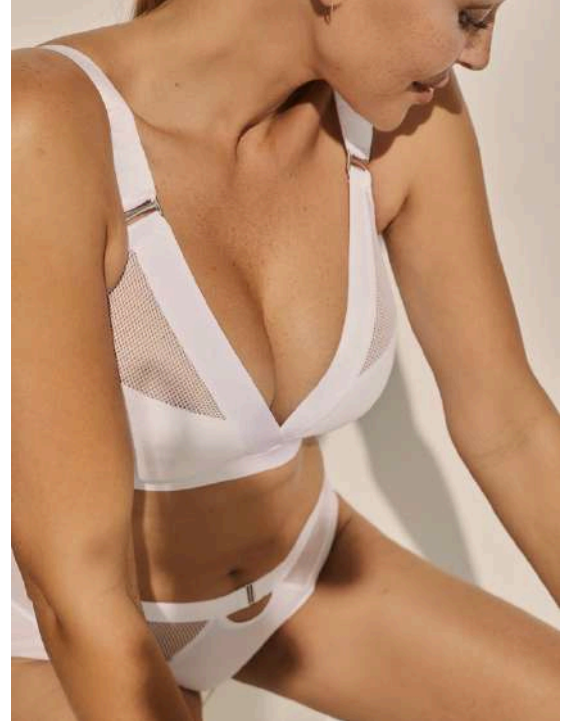

LARA

WB-748 con.209 soft bra

P-748/2 panty with double tulle XS S M L XL XXL XXXL

B-748/2 brazilian with double tulle XS S M L XL XXL

65 ABCEF
70 ABCDEF
75 ABCDEF
80 ABCDE
85 ABCD
90 ABC