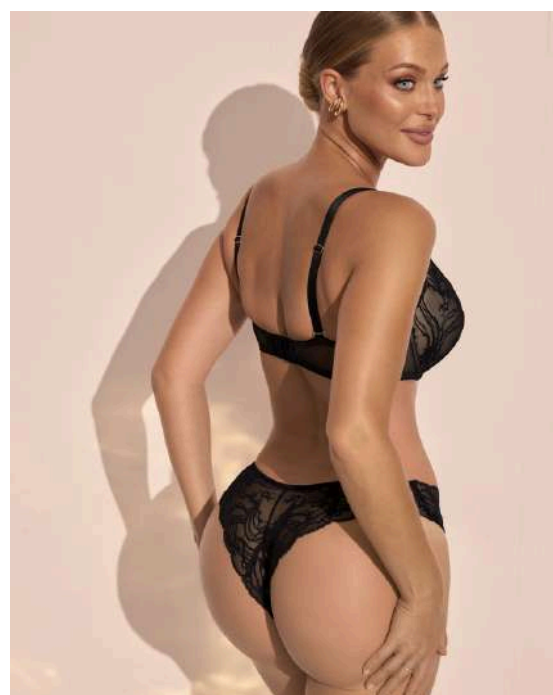

SAND

PU-1177 con.611 push up bra

- 65 BCEFGH
- 70 ABCDEFG
- 75 ABCDEF
- 80 ABCDE
- 85 ABCD
- 90 ABC
- 95 AB

P-1126/3 panty with lace XS S M L XL XXL XXXL

B-1127/3 brazilian with lace XS S M L XL XXL

SAND

PU-1177 con.611 push up bra