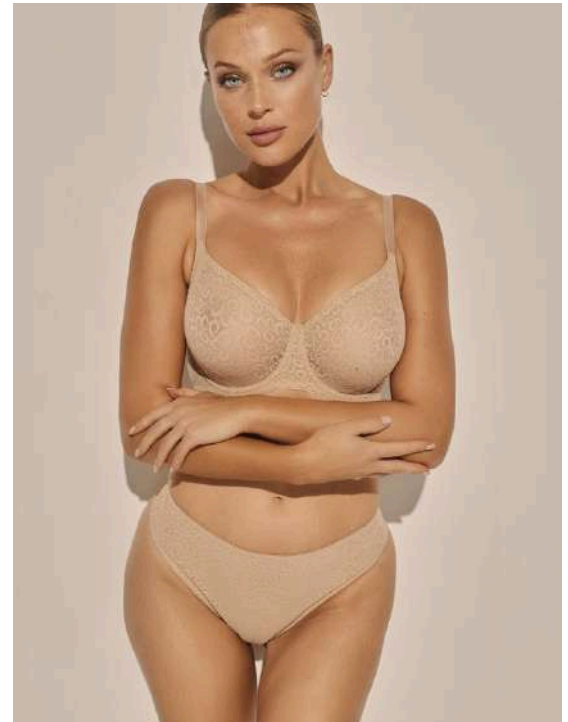

105 BC

SENSA BRA CLARA

P-744/2 figi z tiulem

XS S M L XL XXL XXXL

B-744/2 brazyliany z tiulem

XS S M L XL XXL

SC-744 con.812 soft bra

65 DEFGHIJ
70 CDEFGHI
75 BCDEFGH
80 ABCDEFG
85 ABCDEF
90 ABCDE
95 ABCD
100 ABC
105 AB