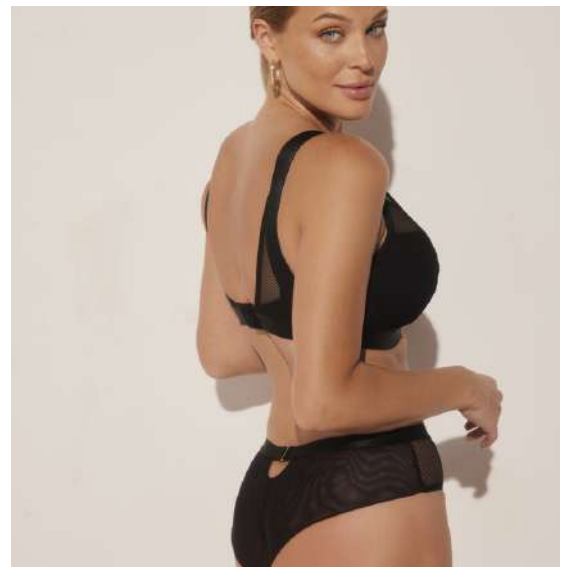

LARA

WB-748 con.209 soft bra

P-748/2 panty with double tulle XS S M L XL XXL XXXL

B-748/2 brazilian with double tulle XS S M L XL XXL

65 ABCEF
70 ABCDEF
75 ABCDEF
80 ABCDE
85 ABCD
90 ABC