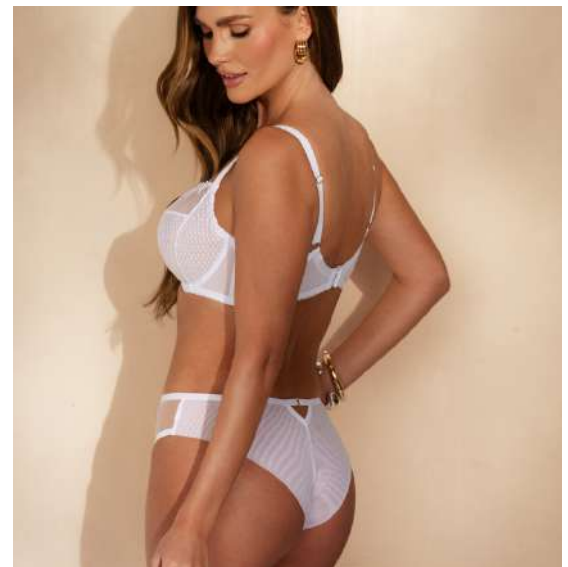

MICHELLE

BC-343 con.811 soft bra

65 EFGHIJ
70 DEFGHIJ
75 CDEFGHIJ
80 BCDEFGHI
85 BCDEFGH
90 BCDEFG
95 BCDEF
100 BCDE
105 BCD

P-339/2 panty with microfiber

XS S M L XL XXL XXXL

P-339/3 panty with double tulle

XS S M L XL XXL XXXL

S-339/1 thong with double tulle

XS S M L XL XXL