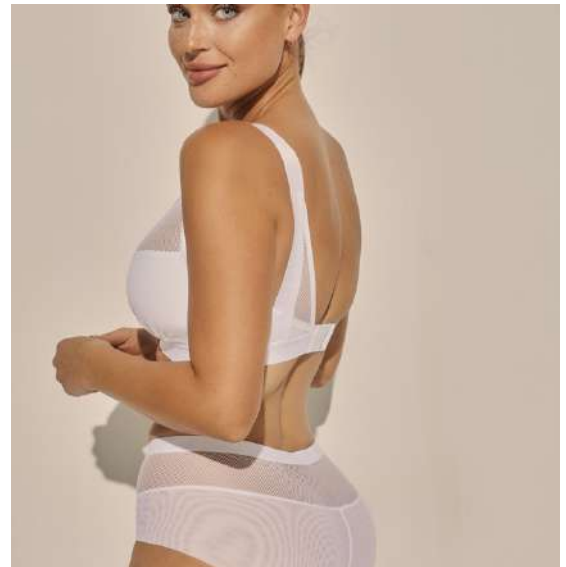

LARA

WB-748 con.209 soft bra

P-748/2 panty with double tulle XS S M L XL XXL XXXL

B-748/2 brazilian with double tulle XS S M L XL XXL

65 ABCEF
70 ABCDEF
75 ABCDEF
80 ABCDE
85 ABCD
90 ABC